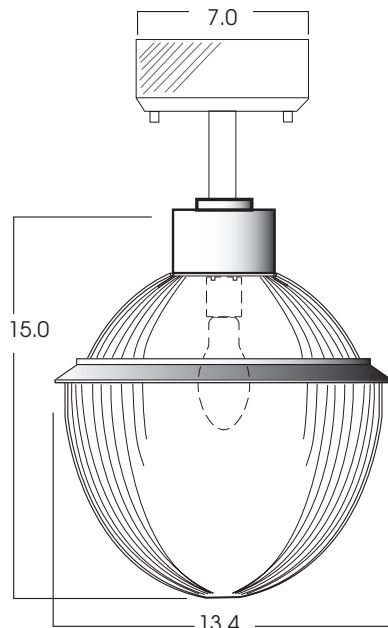

# LUMEN MAX PRISMATIC ACORN 100 WATT MAX

## PRODUCT INFORMATION:

- The *LUMEN MAX* Metal Halide PA1415 Series is a performance direct/indirect fixture.
- Fixture features a unique patterned prismatic lenses to enhance up light and downlight optics.
- Energy-efficient lamps and ballasts.
- Wide choice of mounting options.
- 20 Powdercoat colors available. Gloss White is standard.
- Damp location rated.
- Manufactured and tested to UL standard No. 1598.

### TOP VIEW OF CLUSTER OPTIONS

MODEL	WATTS	BALLAST	LAMP	MOUNTING	COLOR
<b>PA1415-</b> 13"x 13" (1 LAMP 100w MAX/ Requires CP13) <b>PA14152X-</b> 13"x 13" (2 LAMP 100w MAX/ Requires CP14) <b>PA14153X-</b> 13"x 13" (3 LAMP 100w MAX/ Requires CP15) <b>PA14154X-</b> 13"x 13" (4 LAMP 100w MAX/ Requires CP15)	<b>MH-20</b> <b>MH-39</b> <b>MH-50</b> <b>MH-70</b> <b>MH-100</b>	<b>EX</b> -Electronic, multi-volt 120v or 277v	<b>ED17</b> <b>T4</b> <b>T6</b>	<b>HM*</b> -Hang-Straight Pendant (3/8 IPS) <b>PM*</b> -Rigid Pendant (3/8 IPS) <b>CD*</b> -Aircraft Cable, Straight Cord  <b>BALLAST COMPARTMENTS</b> <b>CP13</b> -Ballast Housing for 1 Lamp Fixture <b>CP14</b> -Ballast Housing for 2 Lamp Fixture <b>CP15</b> -Ballast Housing for 3 & 4 Lamp Fixtures  * Specify Length in 6" increments	<b>MW</b> -Matte White <b>MB</b> -Matte Black <b>GW</b> -Glow White <b>BA</b> -Brushed Aluminum <b>BZ</b> -Bronze <b>CG</b> -Copper Glass <b>CH</b> -Charcoal <b>PT</b> -Platinum <b>TN</b> -Tan <b>VG</b> -Verdigris <b>CC</b> -Custom Color
<b>PA1415</b>	<b>MH100</b>	<b>EX</b>	<b>ED17</b>	<b>HM36/CP13</b>	<b>GW</b>