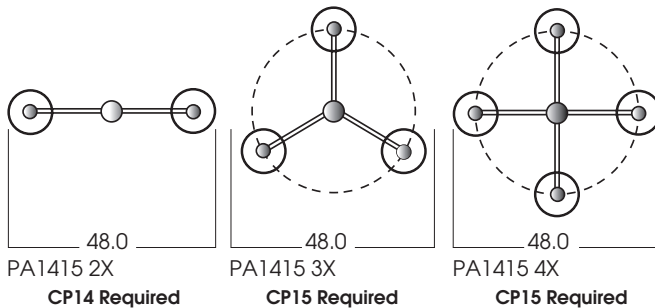

# LUMEN MAX PRISMATIC ACORN 100 WATT MAX

## PRODUCT INFORMATION:

- The *LUMEN MAX* Metal Halide PA1415 Series is a performance direct/indirect fixture.
- Fixture features a unique patterned prismatic lenses to enhance up light and downlight optics.
- Energy-efficient lamps and ballasts.
- Wide choice of mounting options.
- 20 Powdercoat colors available. Gloss White is standard.
- Damp location rated.
- Manufactured and tested to UL standard No. 1598.

### TOP VIEW OF CLUSTER OPTIONS

MODEL	WATTS	BALLAST	LAMP	MOUNTING	COLOR
<b>PA1415-</b> 13"x 13" (1 LAMP 100w MAX/ Requires CP13) <b>PA14152X-</b> 13"x 13" (2 LAMP 100w MAX/ Requires CP14) <b>PA14153X-</b> 13"x 13" (3 LAMP 100w MAX/ Requires CP15) <b>PA14154X-</b> 13"x 13" (4 LAMP 100w MAX/ Requires CP15)	<b>MH-20</b> <b>MH-39</b> <b>MH-50</b> <b>MH-70</b> <b>MH-100</b>	<b>EX</b> -Electronic, multi-volt 120v or 277v	<b>ED17</b> <b>T4</b> <b>T6</b>	<b>HM*</b> -Hang-Straight Pendant (3/8 IPS) <b>PM*</b> -Rigid Pendant (3/8 IPS) <b>CD*</b> -Aircraft Cable, Straight Cord  <b>BALLAST COMPARTMENTS</b> <b>CP13</b> -Ballast Housing for 1 Lamp Fixture <b>CP14</b> -Ballast Housing for 2 Lamp Fixture <b>CP15</b> -Ballast Housing for 3 & 4 Lamp Fixtures  * Specify Length in 6" increments	<b>MW</b> -Matte White <b>MB</b> -Matte Black <b>GW</b> -Glow White <b>BA</b> -Brushed Aluminum <b>BZ</b> -Bronze <b>CG</b> -Copper Glass <b>CH</b> -Charcoal <b>PT</b> -Platinum <b>TN</b> -Tan <b>VG</b> -Verdigris <b>CC</b> -Custom Color
<b>PA1415</b>	<b>MH100</b>	<b>EX</b>	<b>ED17</b>	<b>HM36/CP13</b>	<b>GW</b>